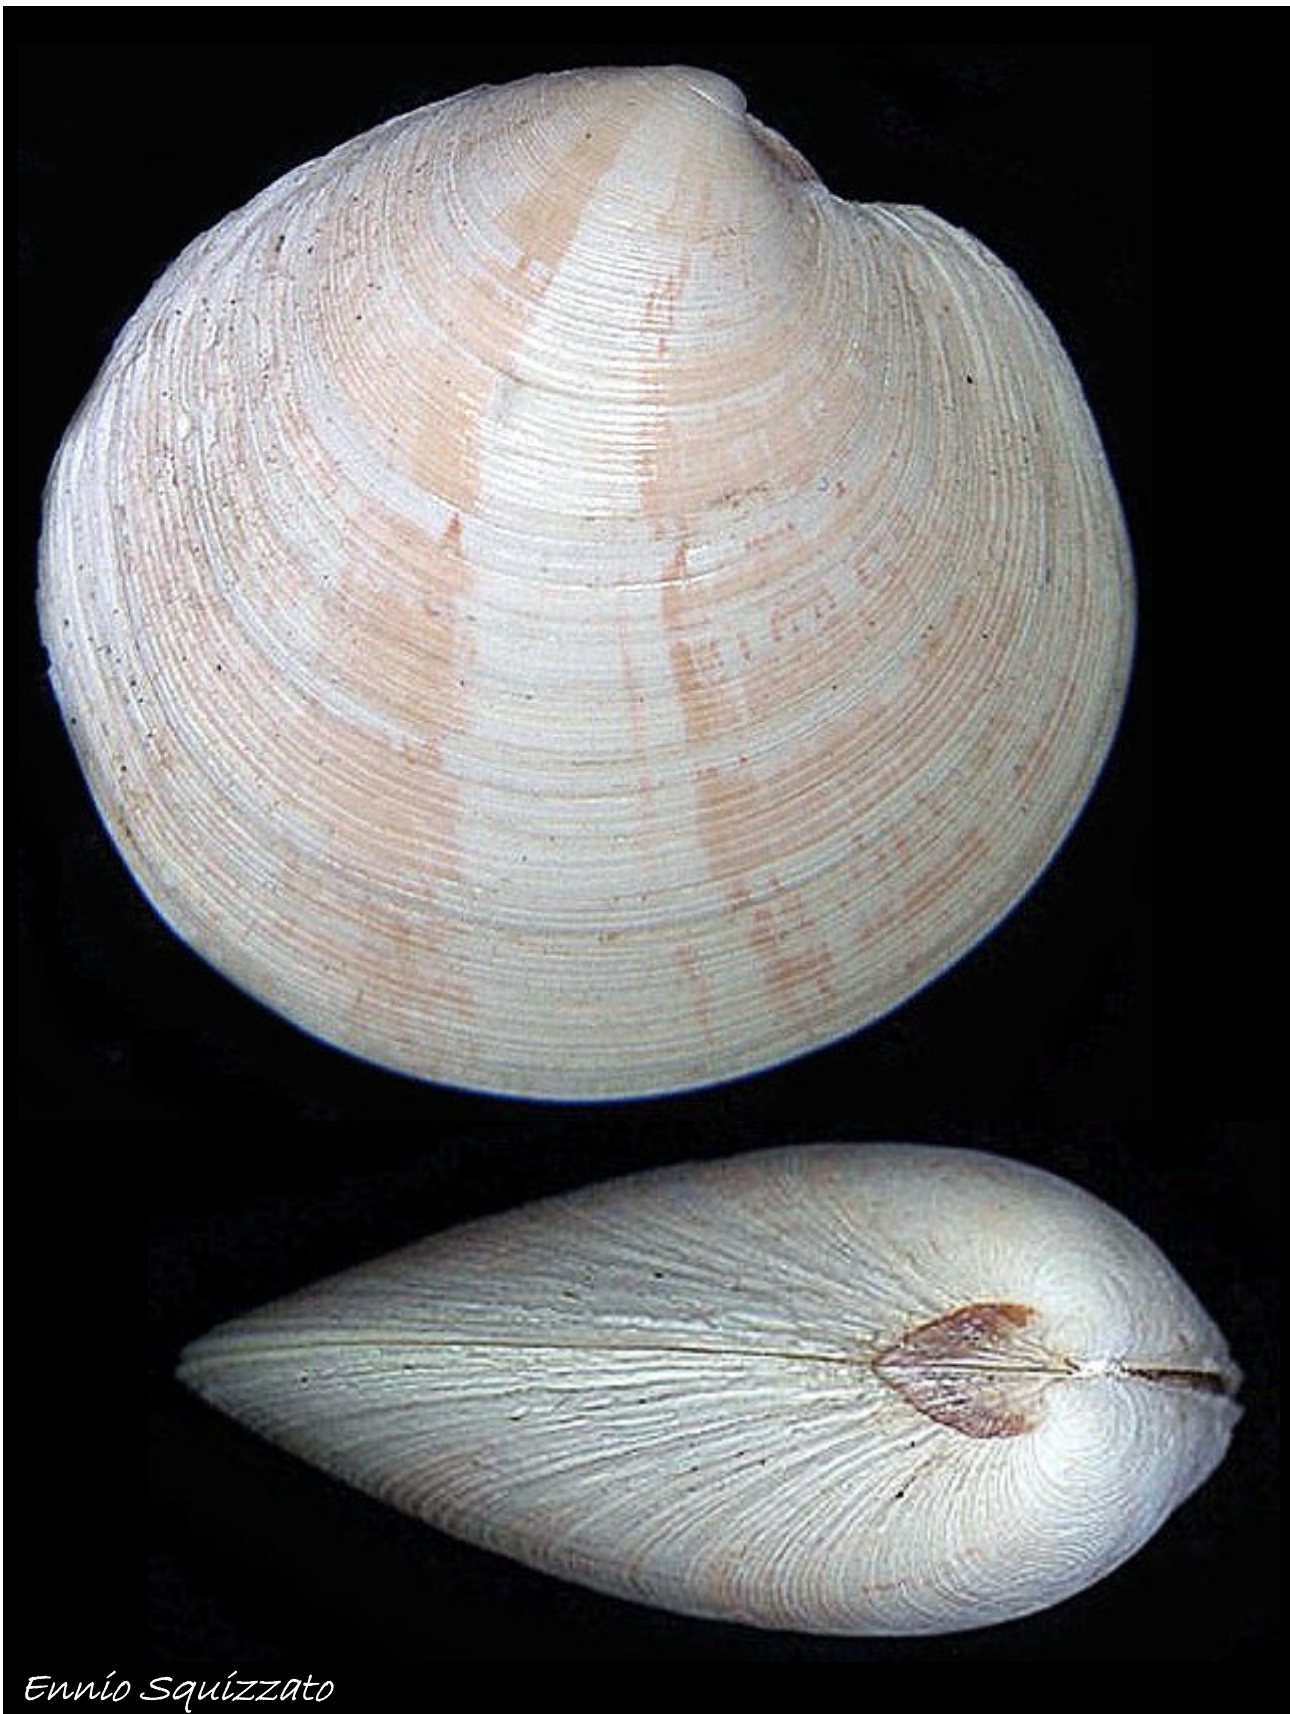

*This first edition will surely be subject to revisions that will aris, in the context of the project , based on collaborations with the other participating countries .*

Stefano Pace

*Clausinella fasciata* (Da Costa, 1778)

*Ennio Squizzato*

*Dosinia exoleta* (Linnaeus, 1758)

Luisa De Savi & Claudio Codato

*Dosinia lupinus* (Linnaeus, 1758)

pagina 5

Edoardo Perna

*Globivenus effossa* (Philippi, 1836)

pagina 6